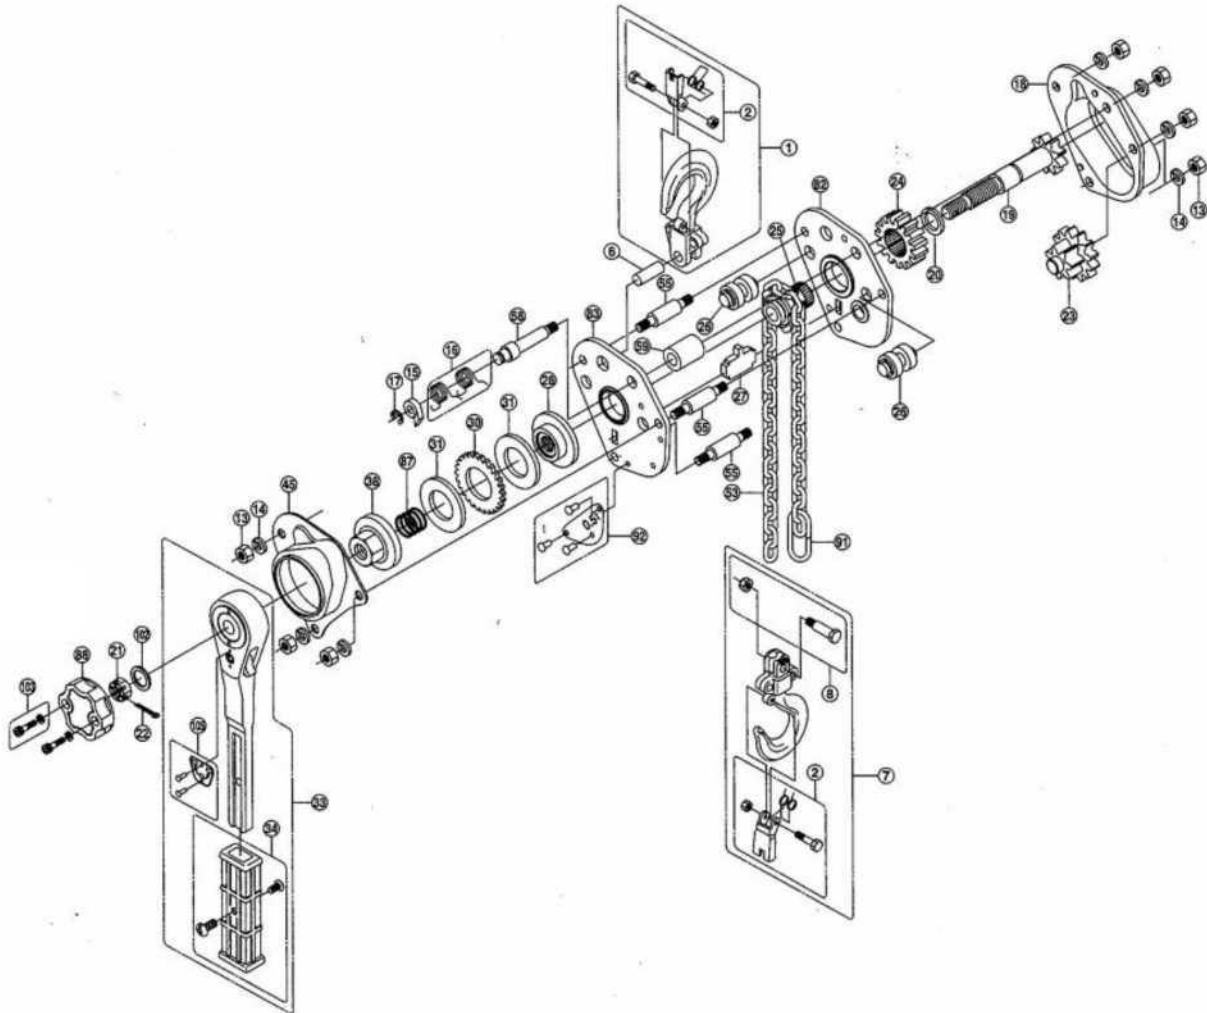

YA 250KG

| Part number | Discription | Rema article number |
|-------------|------------------------------------|---------------------|
| 1 | YA-25-01 TOPHOOK ASSY | 4351001 |
| 2 | YA-25-02 SAFETY LATCH SET | 4351615 |
| 6 | YA-25-06 TOPHOOK PIN | |
| 7 | YA-25-07 BOTTOM HOOK ASSY | 4351015 |
| 8 | YA-25-08 BOLT SET BOTTOM HOOK ASSY | 4351604 |

| Part number | Discription | Rema article number |
|-------------|--|---------------------|
| 13/14 | YA-25-13/14 HEX NUT + SPRING WASHER | |
| 16 | YA-25-15/16/17 PAWL SPRING | 4351512 |
| 18 | YA-25-18 GEAR COVER ASSY | |
| 19 | YA-25-19 PINION SHAFT + WASHER | |
| 20 | YA-25-20 WASHER PINION SHAFT | |
| 21 | YA-25-21 HEX CASTLE NUT | |
| 23 | YA-25-23 2ND AND 3RD GEAR ASSY | |
| 24 | YA-25-24 LOAD GEAR | |
| 25 | YA-25-25 LOAD SHEAVE | |
| 26 | YA-25-26 CHAIN GUIDE ASSY | |
| 27 | YA-25-27 CHAIN STRIPPER | |
| 28 | YA-25-28 DISC HUB | |
| 30 | YA-25-30 RATCHET WHEEL | |
| 31 | YA-25- 31 BRAKE LINING | 4351507 |
| 33 | YA-25-33 (33+34+105) LEVER ASSY | 4351270 |
| 34 | YA-25-34 LEVER GRIP SET | |
| 38 | YA-25-38 FEMALE BRAKE SCREW | |
| 45 | YA-25-45 BRAKE COVER | |
| 53 | YA-25-53 LOAD CHAIN | |
| 55 | YA-25-55 STAY BOLT | |
| 58 | YA-25-58 RATCHET PIN | |
| 59 | YA-25-59 STAY PIPE | |
| 82 | YA-25-82 GEAR SIDE PLATE ASSY | |
| 83 | YA-25-83 LEVER SIDE PLATE ASSY | |
| 87 | YA-25-87 SPRING FOR FLOATING MECHANISM | |
| 88 | YA-25-88 FEED HANDLE | |
| 91 | YA-25-91 CHAIN STOPPER | |
| 92 | YA-25-92 NAME PLATE | |
| 102 | YA-25-102 CHECK WASHER | |
| 103 | YA-25-103 HEX SOCKET CAP SCREW SET | |
| 105 | YA-25-105 DIRECTION PLATE | |