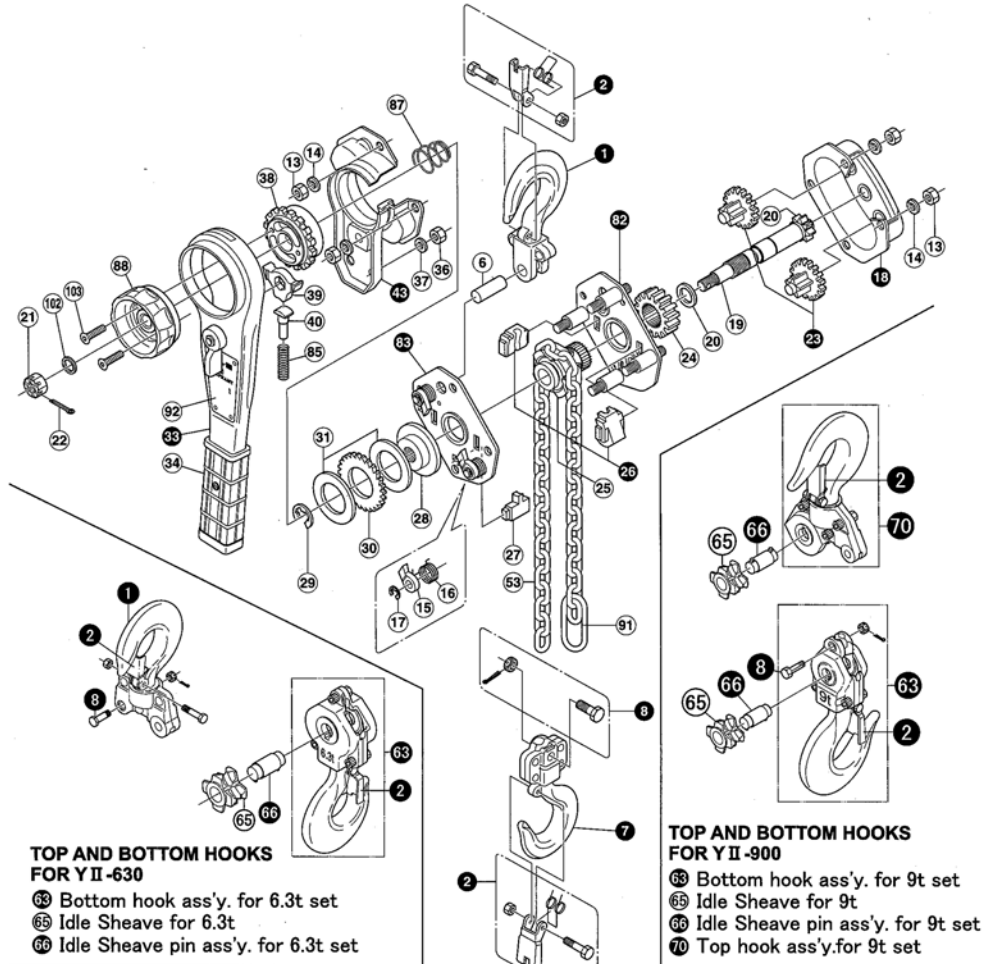

YA RATELTAKEL 1600 KG

DETAIL DRAWING : YA-80.100.160.320.630.900.

TOP AND BOTTOM HOOKS FOR YII-630

- 63 Bottom hook ass'y. for 6.3t set
- 65 Idle Sheave for 6.3t
- 66 Idle Sheave pin ass'y. for 6.3t set

YII-80.100.160.320.630.900

- 1 Top hook ass'y set
- 2 Safety latch set
- 3 Top hook pin
- 7 Bottom hook ass'y set
- 8 Chain stop bolt set
- 13 Hex. nut
- 14 Spring washer
- 15 Pawl
- 16 Pawl spring
- 17 E-ring for pawl
- 18 Gear cover ass'y set
- 19 Pinion shaft
- 20 Washer for pinion shaft
- 21 Hex. castle nut
- 22 Cotter pin
- 23 2nd and 3rd gear ass'y set
- 24 Load gear
- 25 Load sheave
- 26 Chain guide ass'y set
- 27 Chain stripper
- 28 Disc hub
- 29 E-ring for disc hub
- 30 Ratchet wheel
- 31 Brake lining
- 32 Lever ass'y set
- 34 Lever grip set
- 36 Hex. nut
- 37 Spring washer

TOP AND BOTTOM HOOKS FOR YII-900

- 63 Bottom hook ass'y. for 9t set
- 65 Idle Sheave for 9t
- 66 Idle Sheave pin ass'y. for 9t set
- 70 Top hook ass'y. for 9t set

- 38 Feed gear
- 39 Ratchet for feed gear
- 40 Ratchet spring pin
- 43 Lever cover set
- 53 Load chain set
- 62 Gear-side plate ass'y set
- 63 Lever-side plate ass'y set
- 65 Ratchet spring
- 67 Spring for floating mechanism
- 68 Feed handle
- 91 Chain stopper
- 92 Name plate
- 102 Check Washer
- 103 Countersunk bolt