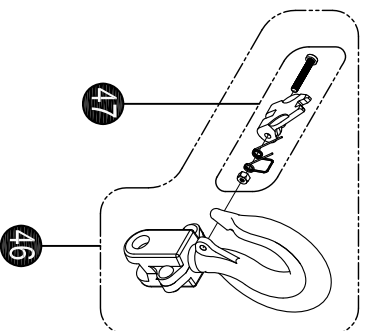

# 500kg, 800kg, 1.6t, 3.2t, 6.3t, 9t LIVER HOIST

6.3t

500kg, 800kg, 1.6t, 3.2t

500kg, 800kg, 1.6t, 3.2t

6.3t

# 9t LEVER HOIST

# Work made easy.

HOISTING & LIFTING

Prod. Id	Description	Pos
4363401	S2/LH-3200KG-1 Gear cover assy	1
4363402	S2/LH-3200KG-2 Disc gear assy	2
4363403	S2/LH-3200KG-3 Drive shaft	3
4363404	S2/LH-3200KG-4 Splined gear	4
4363405	S2/LH-3200KG-5 Right side plate assy	5
4363406	S2/LH-3200KG-6 Load chain sprocket	6
4363408	S2/LH-3200KG-8 Chain guide	8
4363409	S2/LH-3200KG-9 Top hook shaft	9
4363410	S2/LH-3200KG-10 Chain leader A	10
4363411	S2/LH-3200KG-11 Chain stripper	11
4363412	S2/LH-3200KG-12 Stay bolt B	12
4363413	S2/LH-3200KG-13 Chain leader B	13
4363414	S2/LH-3200KG-14 Left side plate assy	14
4363415	S2/LH-3200KG-15 Pawl spring	15
4363416	S2/LH-3200KG-16 Pawl	16
4363417	S2/LH-3200KG-17 Break seat	17
4363418	S2/LH-3200KG-18 Free spring	18
4363419	S2/LH-3200KG-19 Friction plates (2 discs)	19
4363420	S2/LH-3200KG-20 Ratchet wheel	20
4363421	S2/LH-3200KG-21 Ratchet wheel cover assy	21
4363422	S2/LH-3200KG-22 Changeover ratchet wheel	22
4363425	S2/LH-3200KG-25 Handle assy	25
4363426	S2/LH-3200KG-26 Changeover pawl	26
4363427	S2/LH-3200KG-27 Spring pin	27
4363428	S2/LH-3200KG-28 Changeover spring	28
4363429	S2/LH-3200KG-29 Selector plate shaft	29
4363430	S2/LH-3200KG-30 Hand rubber grip	30
4363431	S2/LH-3200KG-31 Selector plate	31
4363684	XLINE-9000KG-32 Namelate	32
4363433	S2/LH-3200KG-33 Hand wheel	33
4363434	S2/LH-3200KG-34 Steel wire retainer	34
4363686	XLINE-9000KG-36 Hand wheel nameplate	36
4363642	S2/LH-9000KG-42 Casting Chain ring	42
4363647	S2/LH-9000KG-47 Safety latch assy	47
4363646	S2/LH-9000KG-58 Top hook assy	58
4363660	S2/LH-9000KG-60 Bottom hook assy	60
4363462	S2/LH-3200KG-62+86 Bottom hook pin+nut	62
4363471	S2/LH-3200KG-71 Metal lock nut M12	71
4363473	S2/LH-3200KG-73 Circlip M42	73
4363474	S2/LH-3200KG-74 Circlip M9	74
4363475	S2/LH-3200KG-75 Bolt M8×14	75
4363476	S2/LH-3200KG-76 Light spring washer 8	76