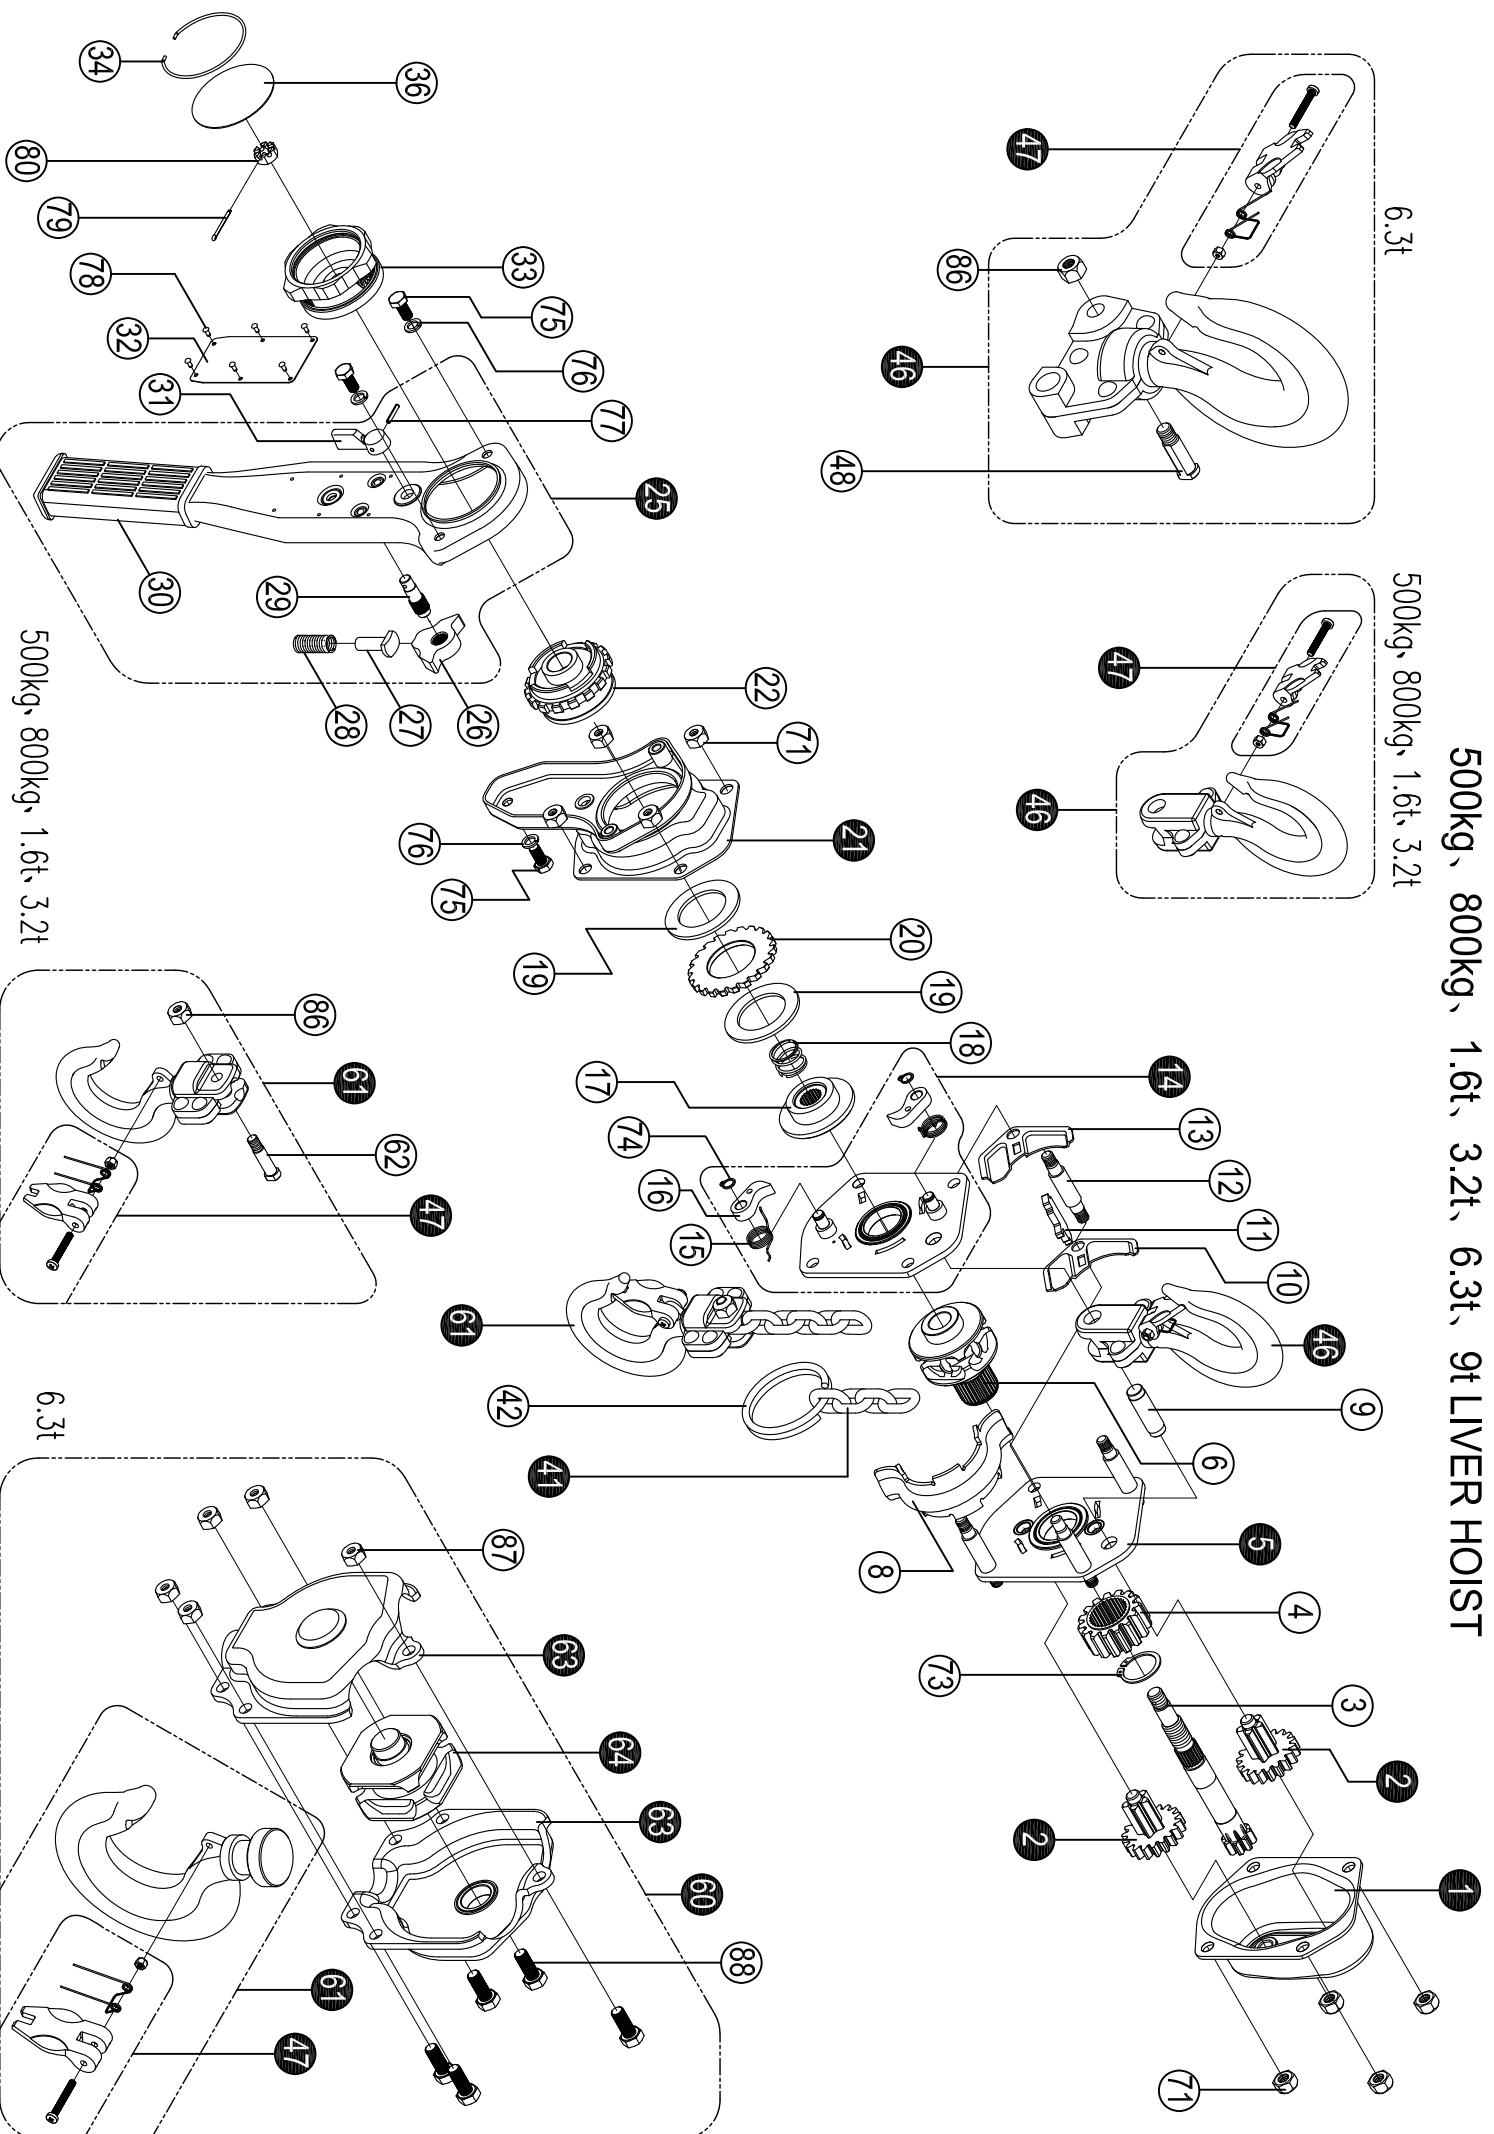

# 500kg, 800kg, 1.6t, 3.2t, 6.3t, 9t LIVER HOIST

6.3t

500kg, 800kg, 1.6t, 3.2t

500kg, 800kg, 1.6t, 3.2t

6.3t

# 9t LEVER HOIST

# Work made easy.

HOISTING & LIFTING

Prod. Id	Description	Pos
4363401	S2/LH-3200KG-1 Gear cover assy	1
4363402	S2/LH-3200KG-2 Disc gear assy	2
4363403	S2/LH-3200KG-3 Drive shaft	3
4363404	S2/LH-3200KG-4 Splined gear	4
4363405	S2/LH-3200KG-5 Right side plate assy	5
4363406	S2/LH-3200KG-6 Load chain sprocket	6
4363408	S2/LH-3200KG-8 Chain guide	8
4363409	S2/LH-3200KG-9 Top hook shaft	9
4363410	S2/LH-3200KG-10 Chain leader A	10
4363411	S2/LH-3200KG-11 Chain stripper	11
4363412	S2/LH-3200KG-12 Stay bolt B	12
4363413	S2/LH-3200KG-13 Chain leader B	13
4363414	S2/LH-3200KG-14 Left side plate assy	14
4363415	S2/LH-3200KG-15 Pawl spring	15
4363416	S2/LH-3200KG-16 Pawl	16
4363417	S2/LH-3200KG-17 Break seat	17
4363418	S2/LH-3200KG-18 Free spring	18
4363419	S2/LH-3200KG-19 Friction plates (2 discs)	19
4363420	S2/LH-3200KG-20 Ratchet wheel	20
4363421	S2/LH-3200KG-21 Ratchet wheel cover assy	21
4363422	S2/LH-3200KG-22 Changeover ratchet wheel	22
4363425	S2/LH-3200KG-25 Handle assy	25
4363426	S2/LH-3200KG-26 Changeover pawl	26
4363427	S2/LH-3200KG-27 Spring pin	27
4363428	S2/LH-3200KG-28 Changeover spring	28
4363429	S2/LH-3200KG-29 Selector plate shaft	29
4363430	S2/LH-3200KG-30 Hand rubber grip	30
4363431	S2/LH-3200KG-31 Selector plate	31
4363684	XLINE-9000KG-32 Namelate	32
4363433	S2/LH-3200KG-33 Hand wheel	33
4363434	S2/LH-3200KG-34 Steel wire retainer	34
4363686	XLINE-9000KG-36 Hand wheel nameplate	36
4363642	S2/LH-9000KG-42 Casting Chain ring	42
4363647	S2/LH-9000KG-47 Safety latch assy	47
4363646	S2/LH-9000KG-58 Top hook assy	58
4363660	S2/LH-9000KG-60 Bottom hook assy	60
4363462	S2/LH-3200KG-62+86 Bottom hook pin+nut	62
4363471	S2/LH-3200KG-71 Metal lock nut M12	71
4363473	S2/LH-3200KG-73 Circlip M42	73
4363474	S2/LH-3200KG-74 Circlip M9	74
4363475	S2/LH-3200KG-75 Bolt M8×14	75
4363476	S2/LH-3200KG-76 Light spring washer 8	76