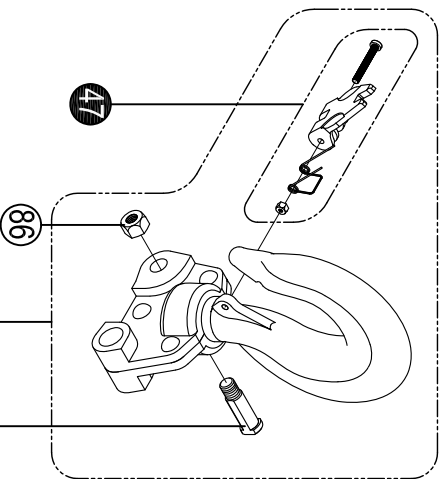

# 500kg, 800kg, 1.6t, 3.2t, 6.3t, 9t LIVER HOIST

6.3t

500kg, 800kg, 1.6t, 3.2t

500kg, 800kg, 1.6t, 3.2t

6.3t

# 9t LEVER HOIST

# Work made easy.

HOISTING & LIFTING

Prod. Id	Description	Pos
4363401	S2/LH-3200KG-1 Gear cover assy	1
4363402	S2/LH-3200KG-2 Disc gear assy	2
4363403	S2/LH-3200KG-3 Drive shaft	3
4363404	S2/LH-3200KG-4 Splined gear	4
4363405	S2/LH-3200KG-5 Right side plate assy	5
4363406	S2/LH-3200KG-6 Load chain sprocket	6
4363408	S2/LH-3200KG-8 Chain guide	8
4363409	S2/LH-3200KG-9 Top hook shaft	9
4363410	S2/LH-3200KG-10 Chain leader A	10
4363411	S2/LH-3200KG-11 Chain stripper	11
4363412	S2/LH-3200KG-12 Stay bolt B	12
4363413	S2/LH-3200KG-13 Chain leader B	13
4363414	S2/LH-3200KG-14 Left side plate assy	14
4363415	S2/LH-3200KG-15 Pawl spring	15
4363416	S2/LH-3200KG-16 Pawl	16
4363417	S2/LH-3200KG-17 Break seat	17
4363418	S2/LH-3200KG-18 Free spring	18
4363419	S2/LH-3200KG-19 Friction plates (2 discs)	19
4363420	S2/LH-3200KG-20 Ratchet wheel	20
4363421	S2/LH-3200KG-21 Ratchet wheel cover assy	21
4363422	S2/LH-3200KG-22 Changeover ratchet wheel	22
4363425	S2/LH-3200KG-25 Handle assy	25
4363426	S2/LH-3200KG-26 Changeover pawl	26
4363427	S2/LH-3200KG-27 Spring pin	27
4363428	S2/LH-3200KG-28 Changeover spring	28
4363429	S2/LH-3200KG-29 Selector plate shaft	29
4363430	S2/LH-3200KG-30 Hand rubber grip	30
4363431	S2/LH-3200KG-31 Selector plate	31
4363684	XLINE-9000KG-32 Namelate	32
4363433	S2/LH-3200KG-33 Hand wheel	33
4363434	S2/LH-3200KG-34 Steel wire retainer	34
4363686	XLINE-9000KG-36 Hand wheel nameplate	36
4363642	S2/LH-9000KG-42 Casting Chain ring	42
4363647	S2/LH-9000KG-47 Safety latch assy	47
4363646	S2/LH-9000KG-58 Top hook assy	58
4363660	S2/LH-9000KG-60 Bottom hook assy	60
4363462	S2/LH-3200KG-62+86 Bottom hook pin+nut	62
4363471	S2/LH-3200KG-71 Metal lock nut M12	71
4363473	S2/LH-3200KG-73 Circlip M42	73
4363474	S2/LH-3200KG-74 Circlip M9	74
4363475	S2/LH-3200KG-75 Bolt M8×14	75
4363476	S2/LH-3200KG-76 Light spring washer 8	76