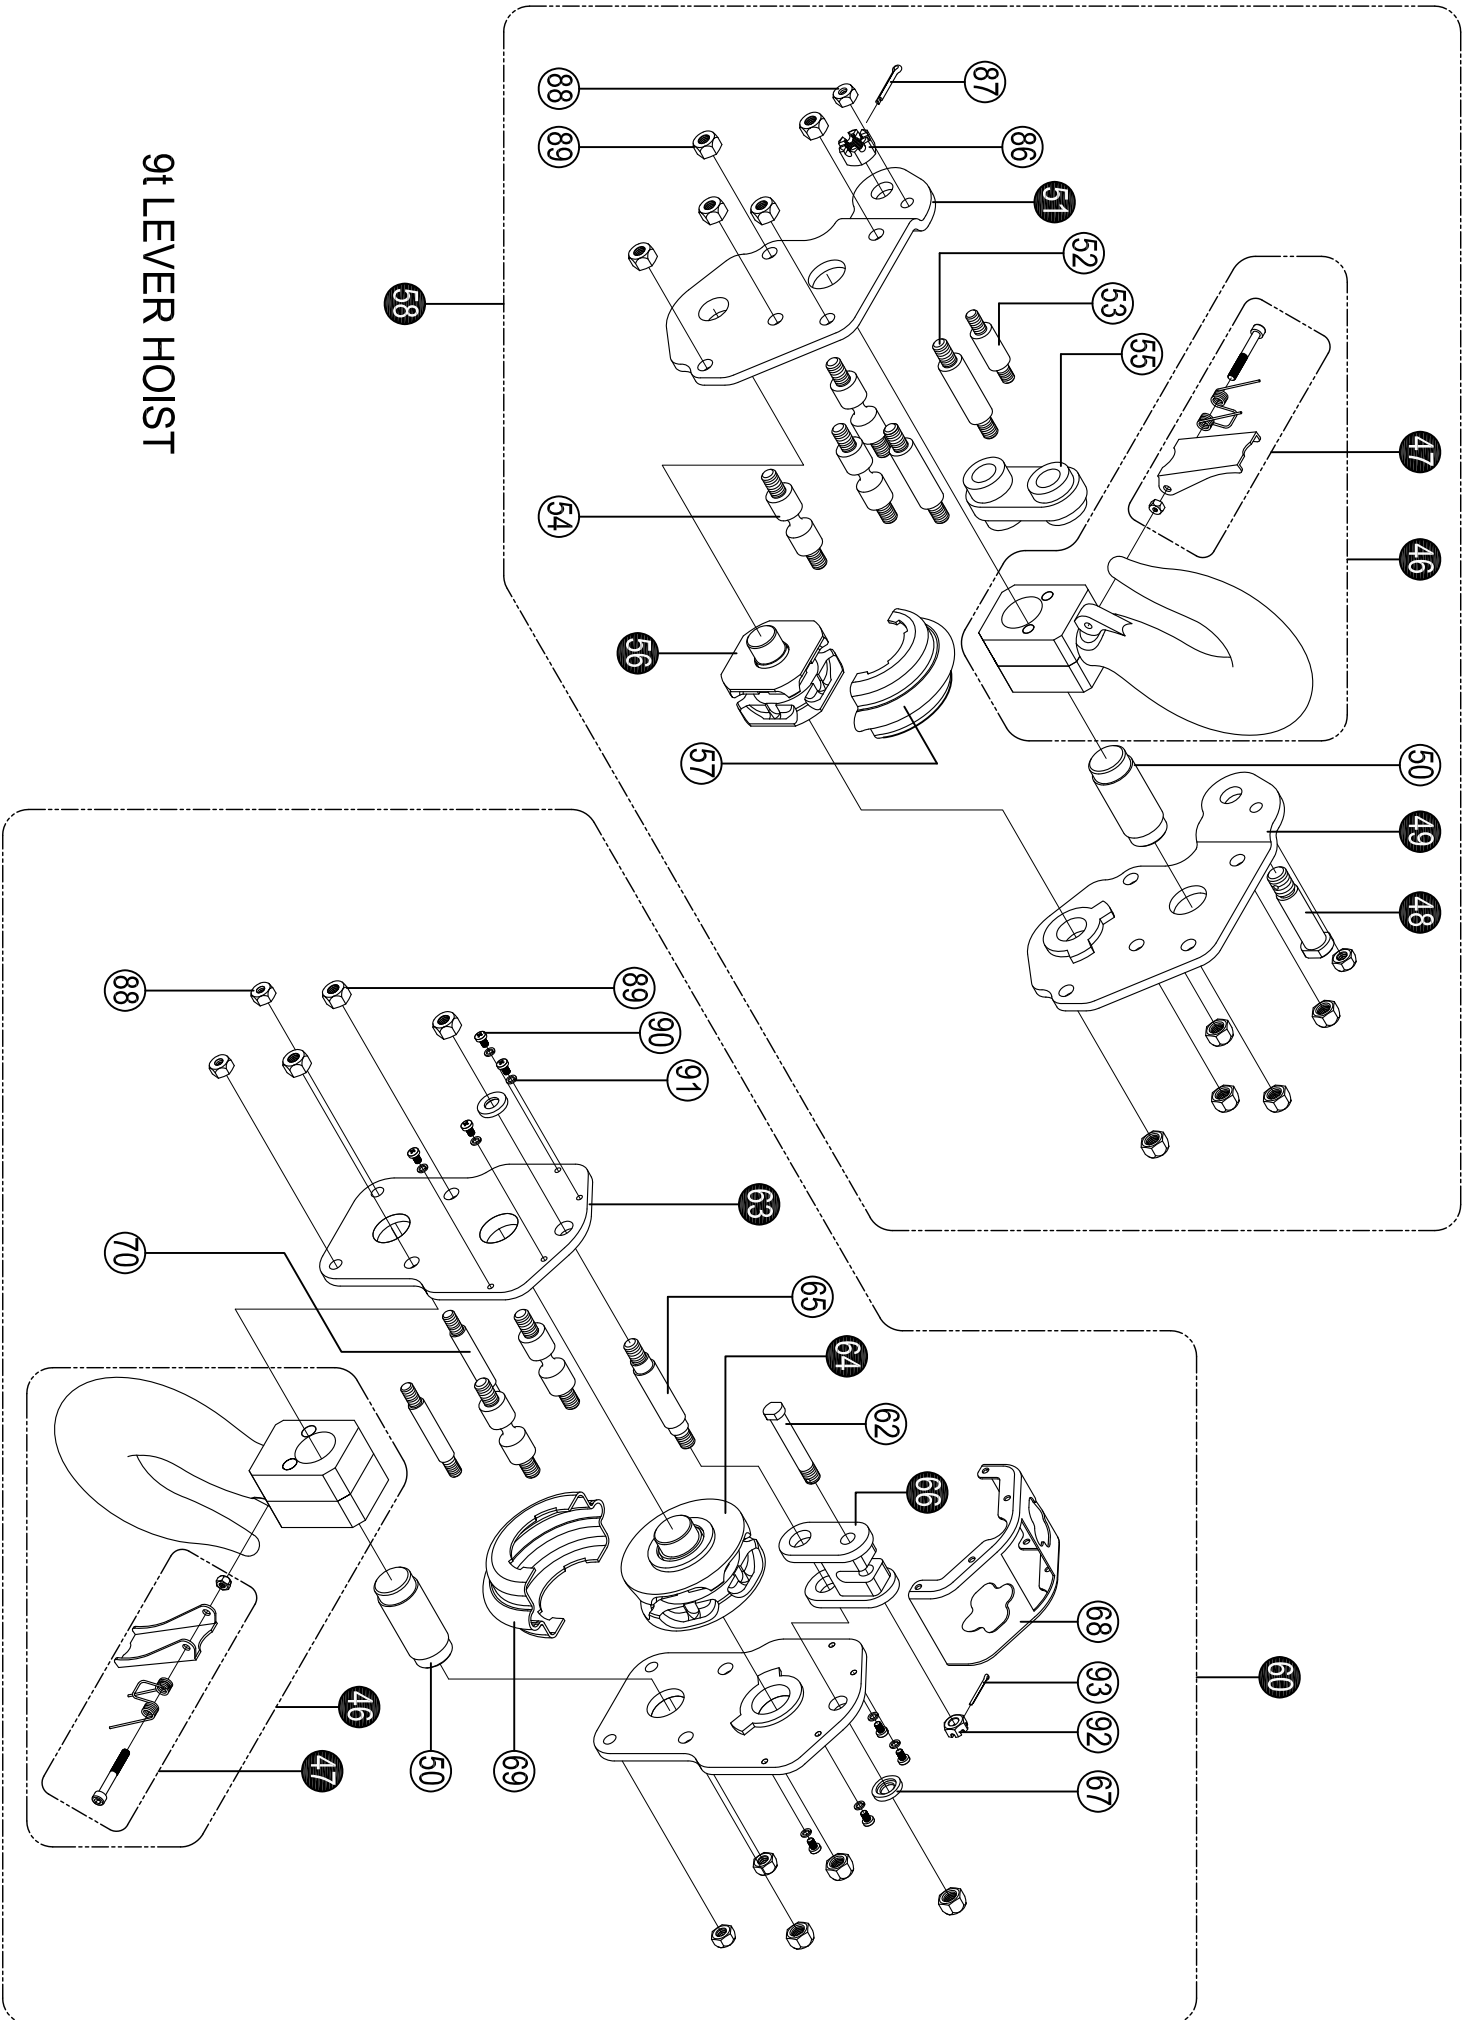

# 500kg, 800kg, 1.6t, 3.2t, 6.3t, 9t LIVER HOIST

6.3t

500kg, 800kg, 1.6t, 3.2t

500kg, 800kg, 1.6t, 3.2t

6.3t

# 9t LEVER HOIST

# Work made easy.

HOISTING & LIFTING

Prod. Id	Description	Pos
4363401	S2/LH-3200KG-1 Gear cover assy	1
4363402	S2/LH-3200KG-2 Disc gear assy	2
4363403	S2/LH-3200KG-3 Drive shaft	3
4363404	S2/LH-3200KG-4 Splined gear	4
4363405	S2/LH-3200KG-5 Right side plate assy	5
4363406	S2/LH-3200KG-6 Load chain sprocket	6
4363408	S2/LH-3200KG-8 Chain guide	8
4363409	S2/LH-3200KG-9 Top hook shaft	9
4363410	S2/LH-3200KG-10 Chain leader A	10
4363411	S2/LH-3200KG-11 Chain stripper	11
4363412	S2/LH-3200KG-12 Stay bolt B	12
4363413	S2/LH-3200KG-13 Chain leader B	13
4363414	S2/LH-3200KG-14 Left side plate assy	14
4363415	S2/LH-3200KG-15 Pawl spring	15
4363416	S2/LH-3200KG-16 Pawl	16
4363417	S2/LH-3200KG-17 Break seat	17
4363418	S2/LH-3200KG-18 Free spring	18
4363419	S2/LH-3200KG-19 Friction plates (2 discs)	19
4363420	S2/LH-3200KG-20 Ratchet wheel	20
4363421	S2/LH-3200KG-21 Ratchet wheel cover assy	21
4363422	S2/LH-3200KG-22 Changeover ratchet wheel	22
4363425	S2/LH-3200KG-25 Handle assy	25
4363426	S2/LH-3200KG-26 Changeover pawl	26
4363427	S2/LH-3200KG-27 Spring pin	27
4363428	S2/LH-3200KG-28 Changeover spring	28
4363429	S2/LH-3200KG-29 Selector plate shaft	29
4363430	S2/LH-3200KG-30 Hand rubber grip	30
4363431	S2/LH-3200KG-31 Selector plate	31
4363684	XLINE-9000KG-32 Namelate	32
4363433	S2/LH-3200KG-33 Hand wheel	33
4363434	S2/LH-3200KG-34 Steel wire retainer	34
4363686	XLINE-9000KG-36 Hand wheel nameplate	36
4363642	S2/LH-9000KG-42 Casting Chain ring	42
4363647	S2/LH-9000KG-47 Safety latch assy	47
4363646	S2/LH-9000KG-58 Top hook assy	58
4363660	S2/LH-9000KG-60 Bottom hook assy	60
4363462	S2/LH-3200KG-62+86 Bottom hook pin+nut	62
4363471	S2/LH-3200KG-71 Metal lock nut M12	71
4363473	S2/LH-3200KG-73 Circlip M42	73
4363474	S2/LH-3200KG-74 Circlip M9	74
4363475	S2/LH-3200KG-75 Bolt M8×14	75
4363476	S2/LH-3200KG-76 Light spring washer 8	76