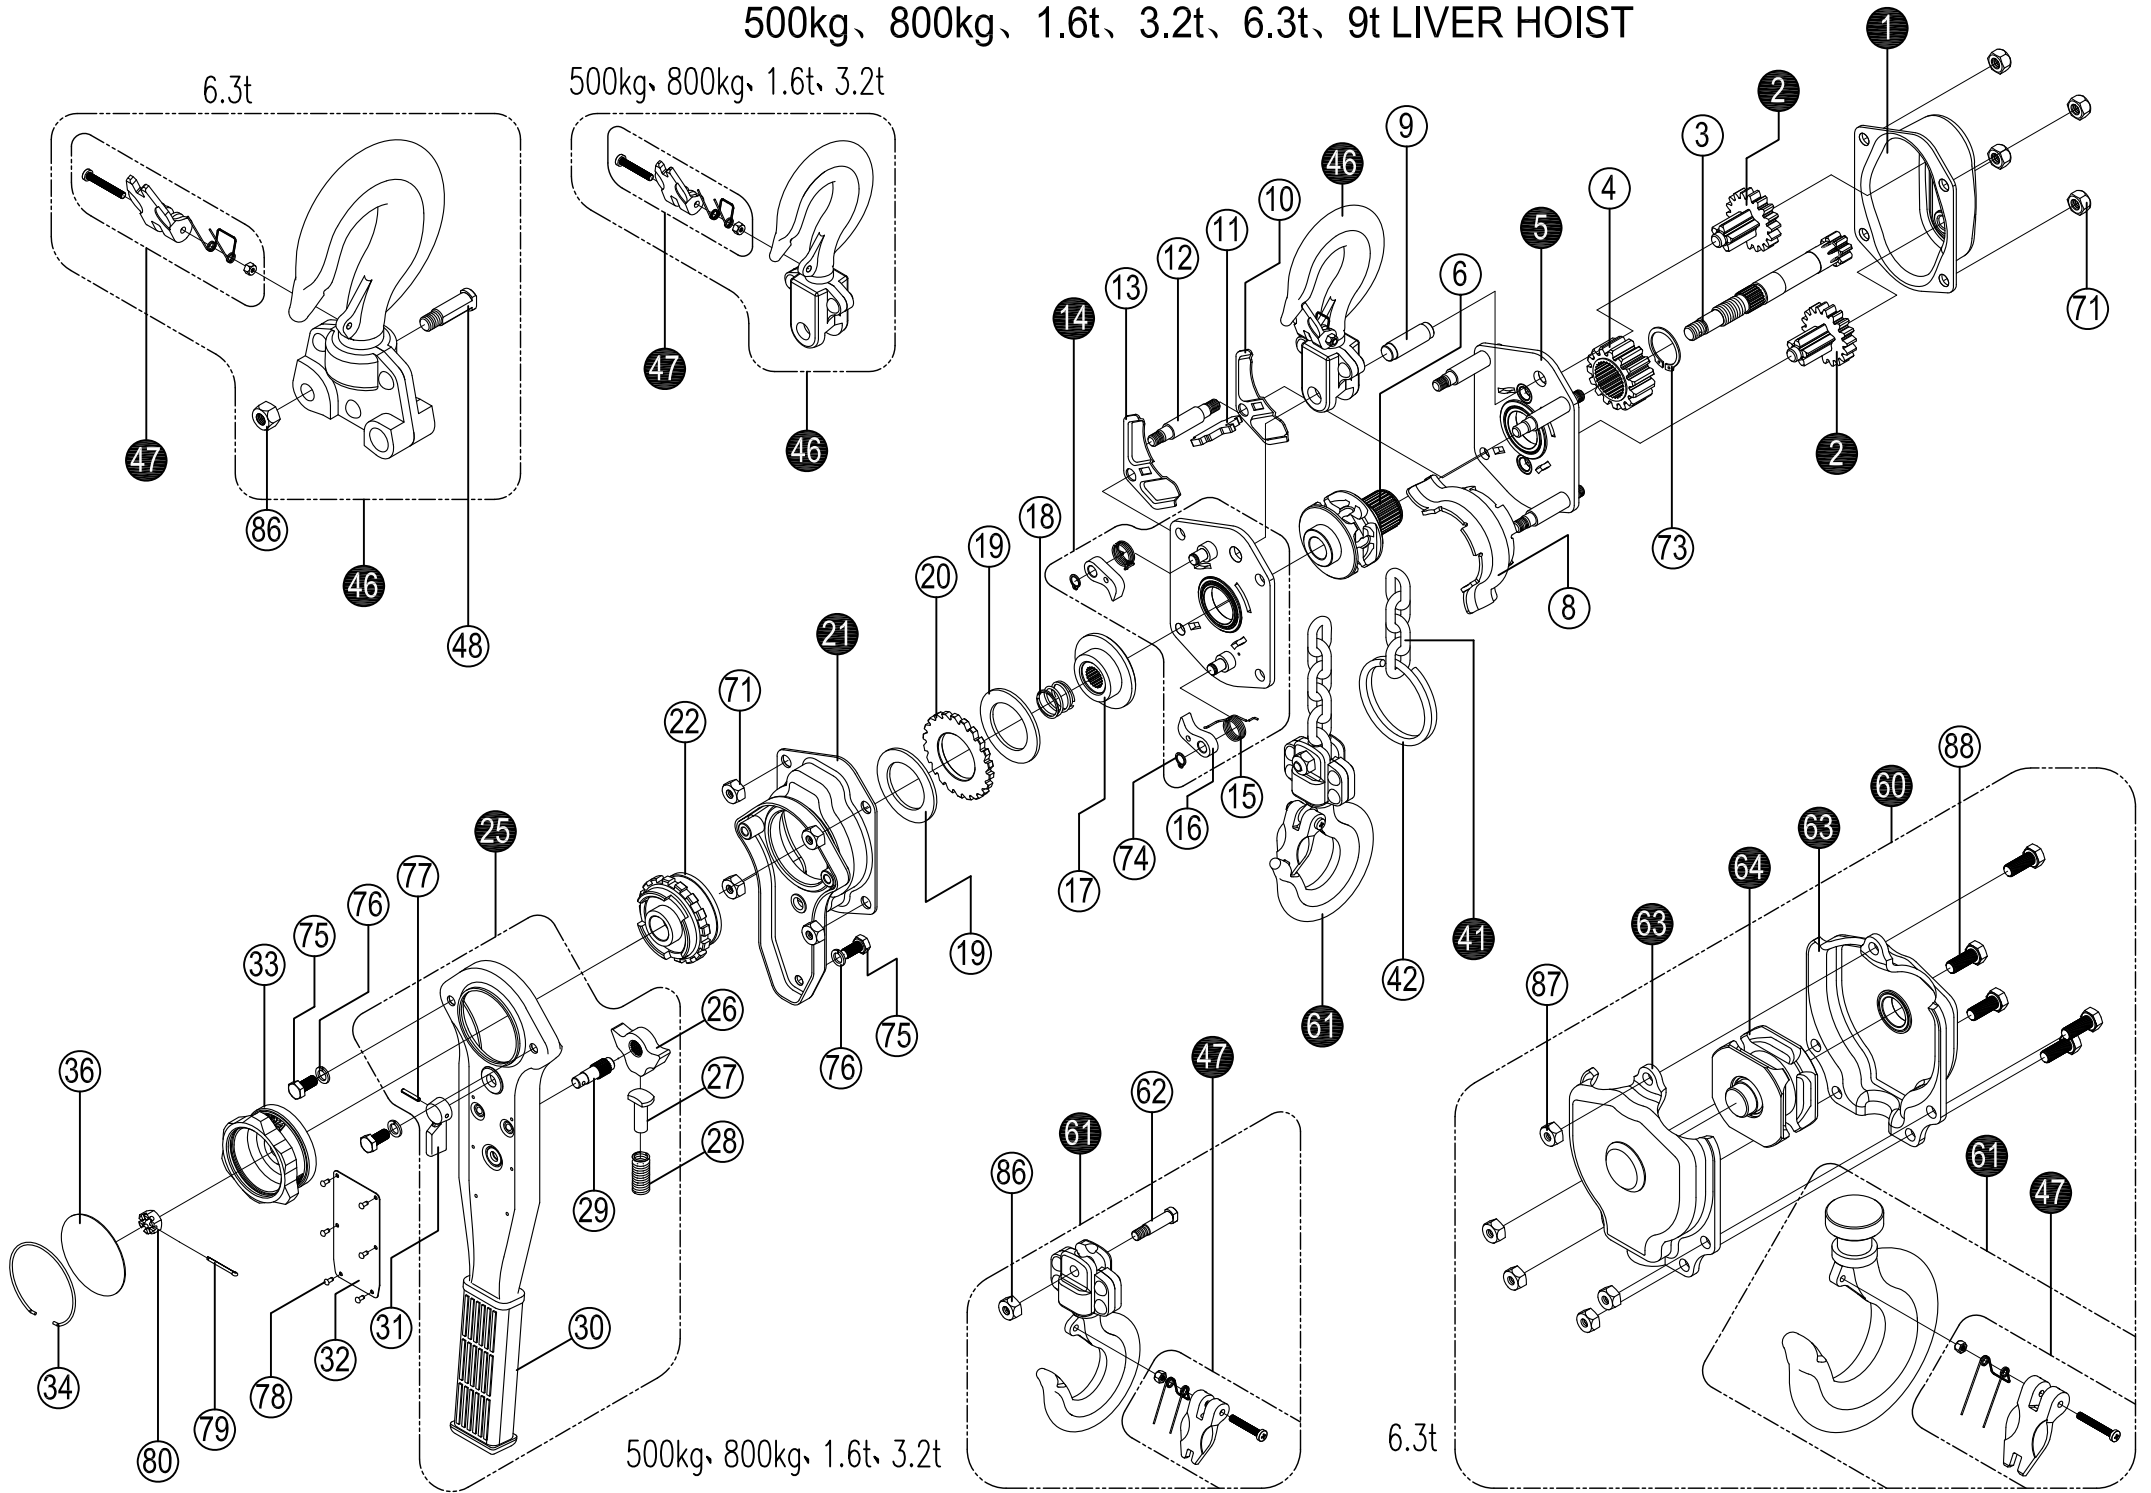

500kg、800kg、1.6t、3.2t、6.3t、9t LIVER HOIST

6.3t

500kg、800kg、1.6t、3.2t

Work made easy.

HOISTING & LIFTING

Prod. Id	Description	Pos
4363301	S2/LH-1600KG-1 Gear cover assy	1
4363302	S2/LH-1600KG-2 Disc gear assy	2
4363303	S2/LH-1600KG-3 Drive shaft	3
4363304	S2/LH-1600KG-4 Splined gear	4
4363305	S2/LH-1600KG-5 Right side plate assy	5
4363306	S2/LH-1600KG-6 Load chain sprocket	6
4363308	S2/LH-1600KG-8 Chain guide	8
4363309	S2/LH-1600KG-9 Top hook shaft	9
4363310	S2/LH-1600KG-10 Chain leader A	10
4363311	S2/LH-1600KG-11 Chain stripper	11
4363312	S2/LH-1600KG-12 Stay bolt B	12
4363313	S2/LH-1600KG-13 Chain leader B	13
4363314	S2/LH-1600KG-14 Left side plate assy	14
4363315	S2/LH-1600KG-15 Pawl spring	15
4363316	S2/LH-1600KG-16 Pawl	16
4363317	S2/LH-1600KG-17 Break seat	17
4363318	S2/LH-1600KG-18 Free spring	18
4363319	S2/LH-1600KG-19 Friction plates (2 Discs)	19
4363320	S2/LH-1600KG-20 Ratchet wheel	20
4363321	S2/LH-1600KG-21 Ratchet wheel cover assy	21
4363322	S2/LH-1600KG-22 Changeover ratchet wheel	22
4363323	S2/LH-1600KG-FRICTION DISC A overload	
4363324	S2/LH-1600KG-FRICTION DISC B overload	
4363325	S2/LH-1600KG-25 Handle assy	25
4363326	S2/LH-1600KG-26 Changeover pawl	26
4363327	S2/LH-1600KG-27 Spring pin	27
4363328	S2/LH-1600KG-28 Changeover spring	28
4363329	S2/LH-1600KG-29 Selector plate shaft	29
4363330	S2/LH-1600KG-30 Hand rubber grip	30
4363331	S2/LH-1600KG-31 Selector plate	31
4363332	S2/LH-1600KG-32 Namelate	32
4363333	S2/LH-1600KG-33 Hand wheel	33
4363334	S2/LH-1600KG-34 Steel wire retainer	34
4363336	S2/LH-1600KG-36 Hand wire retainer	36
4363342	S2/LH-1600KG-42 Chain ring	42
4363346	S2/LH-1600KG-46 Top hook assy	46
4363347	S2/LH-1600KG-47 Safety latch assy	47
4363361	S2/LH-1600KG-61 Bottom hook assy	61
4363362	S2/LH-1600KG-62+86 Bottom hook pin+nut	62
4363371	S2/LH-1600KG-71 Metal lock nut M10	71
4363373	S2/LH-1600KG-73 Circlip M30	73
4363374	S2/LH-1600KG-74 Circlip M9	74