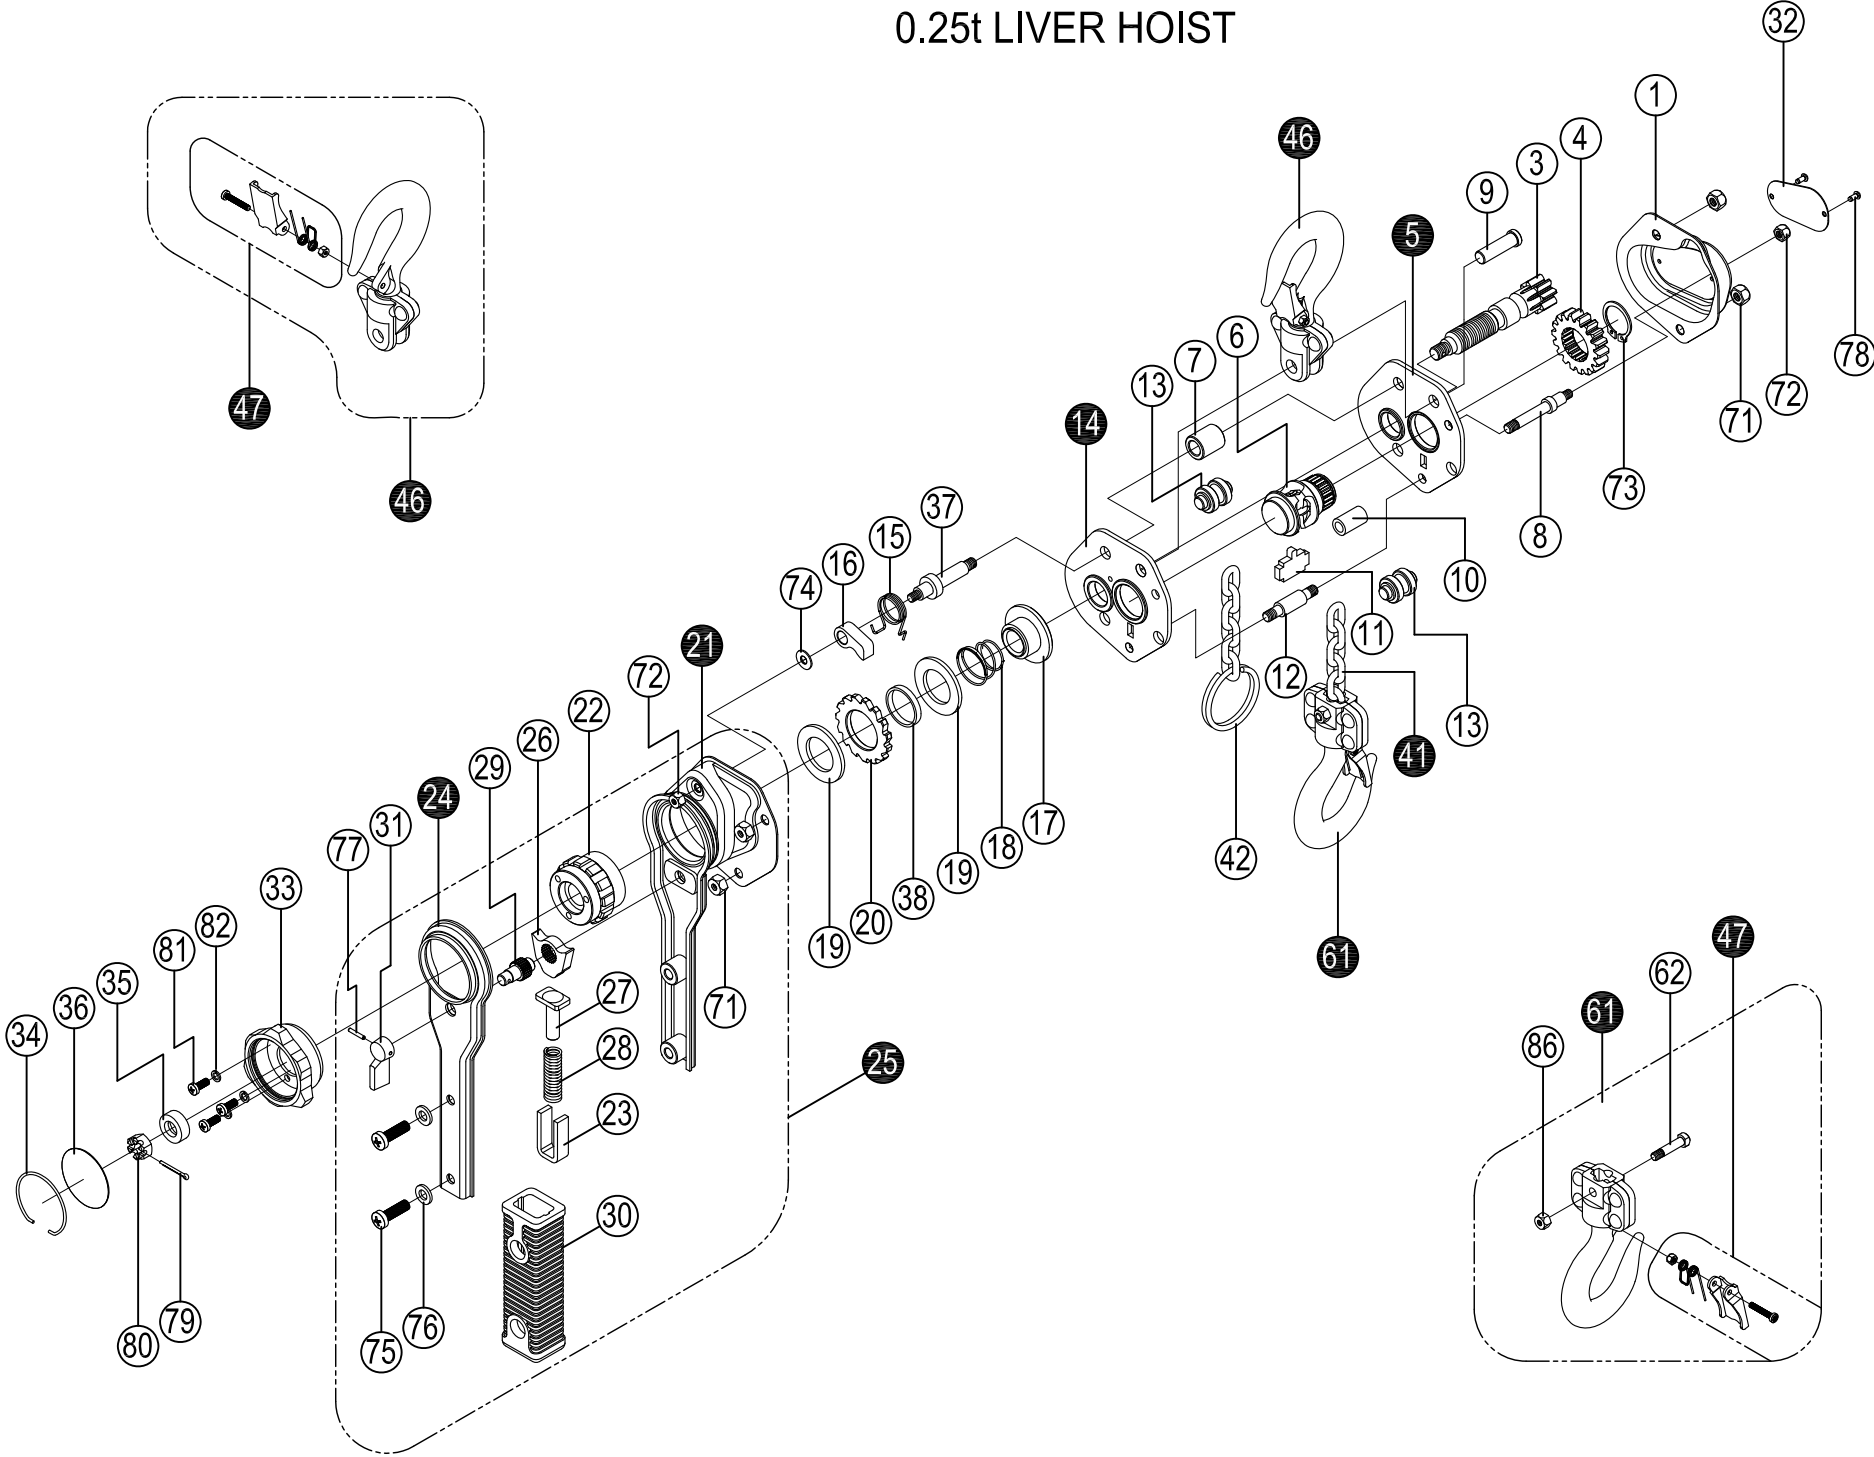

0.25t LIVER HOIST

Product Id.	Description	Pos.
4363001	S2/LH-250KG-1 Gear cover assy	1
4363003	S2/LH-250KG-3 Drive shaft	3
4363004	S2/LH-250KG-4 Splined gear	4
4363005	S2/LH-250KG-5 Right side plate assy	5
4363006	S2/LH-250KG-6 Load chain sprocket	6
4363007	S2/LH-250KG-7 Bush A	7
4363008	S2/LH-250KG-8 Stay dolt C	8
4363009	S2/LH-250KG-9 Top hook shaft	9
4363010	S2/LH-250KG-10 bush B	10
4363011	S2/LH-250KG-11 Chain stripper	11
4363012	S2/LH-250KG-12 Stay bolt A	12
4363013	S2/LH-250KG-13 Guide roller	13
4363014	S2/LH-250KG-14 Left side plate assy	14
4363015	S2/LH-250KG-15 DOUBLE PAWL SPRINGS	15
4363016	S2/LH-250KG-16 Pawl	16
4363017	S2/LH-250KG-17 Brake seat	17
4363018	S2/LH-250KG-18 Free spring	18
4363019	S2/LH-250KG-19 Friction plates (PAIR OF 2 DISCS)	19
4363020	S2/LH-250KG-20 Ratchet wheel	20
4363021	S2/LH-250KG-21 Ratcher wheel cover assy	21
4363022	S2/LH-250KG-22 Changeover ratchet wheel	22
4363023	S2/LH-250KG-23 Spring seat	23
4363024	S2/LH-250KG-24 Right lever handle assy	24
4363025	S2/LH-250KG-25 Handle assy	25
4363026	S2/LH-250KG-26 Changeover pawl	26
4363027	S2/LH-250KG-27 Spring pin	27
4363028	S2/LH-250KG-28 Changeover spring	28
4363029	S2/LH-250KG-29 Selector plate shaft	29
4363030	S2/LH-250KG-30 Handle rubber drip	30
4363031	S2/LH-250KG-31 Selector plate	31
4363032	S2/LH-250KG-32 Nameplate	32
4363033	S2/LH-250KG-33 Hand wheel	33
4363034	S2/LH-250KG-34 Steel wire retainer	34
4363035	S2/LH-250KG-35 Spacer	35
4363036	S2/LH-250KG-36 Hand wheel nameplate	36
4363037	S2/LH-250KG-37 Stay bolt B	37
4363038	S2/LH-250KG-38 Bushing	38
4363042	S2/LH-250KG-42 Chain ring	42
4363046	S2/LH-250KG-46 Top hook assy	46
4363047	S2/LH-250KG-47 Safety latch assy	47
4363061	S2/LH-250KG-61 Bottom hook assy	61
4363062	S2/LH-250KG-62+86 Bottom hook pin & nut	62
4363071	S2/LH-250KG-71 Metal lock nut M6	71
4363072	S2/LH-250KG-72 Metal lock nut M5	72
4363073	S2/LH-250KG-73 Circlip 20	73